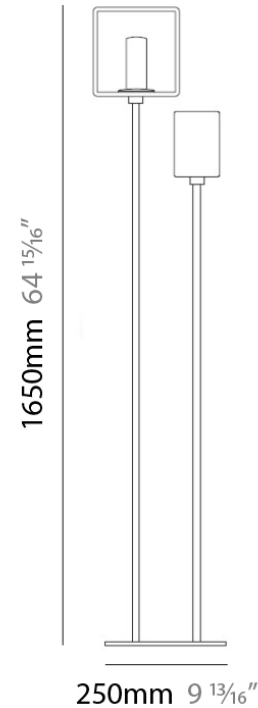

DOMINO PORTABLE

D84082

PROJECT	
TYPE	
NOTES	
QUANTITY	
DATE	

GENERAL

Series: Domino
Brand: Panzeri
Division: Design
Mounting Type: Portable
Mounting Location: Floor
Subcategory: Floor

PHYSICAL

Shape: Cube
Length (mm): 250
Length (in): 9 1/4
Width (mm): 160
Width (in): 6 3/4
Height (mm): 1650
Height (in): 65
Light Distribution: Omnidirectional
Weight (kg): 0.5
Weight (lbs): 1
Diffuser: White & White Blown Glass
Fixture Finish: Metallic Gray
Fixture Material: Glass / Aluminum

ELECTRICAL

Number of Lamps: 2
Lamp Type: LED Retrofit
Lamp Shape: T4
Bulb Included: Bulb Not Included
Total Output Wattage (W): 6
Max. Wattage Per Lamp (W): 3
Lamp Base: G9
Input Voltage (V): 120

LED

OPTICAL

RATINGS AND CERTIFICATIONS

Certified By: CSA Certified to UL and CSA Standards
IP rating: IP40